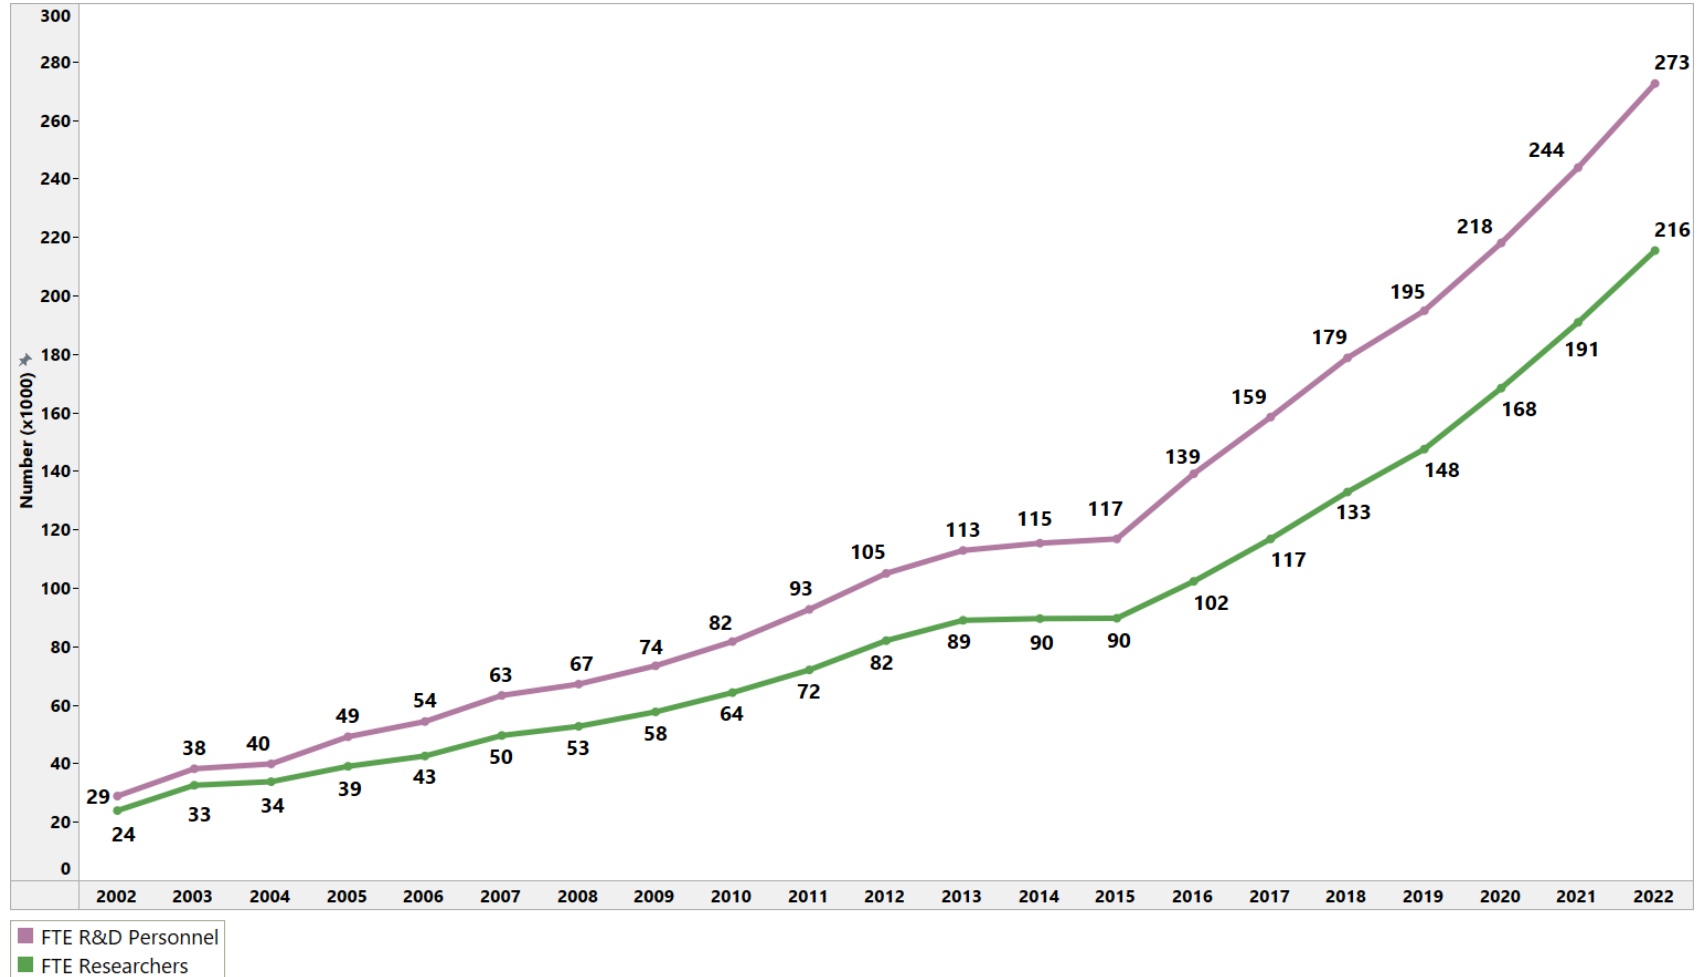

# R&D Human Resources – FTE\* (Türkiye)

\* The number of R&D personnel and researchers between 2015 and 2021 was revised by improving the administrative records used in calculating the research personnel working in the higher education sector.