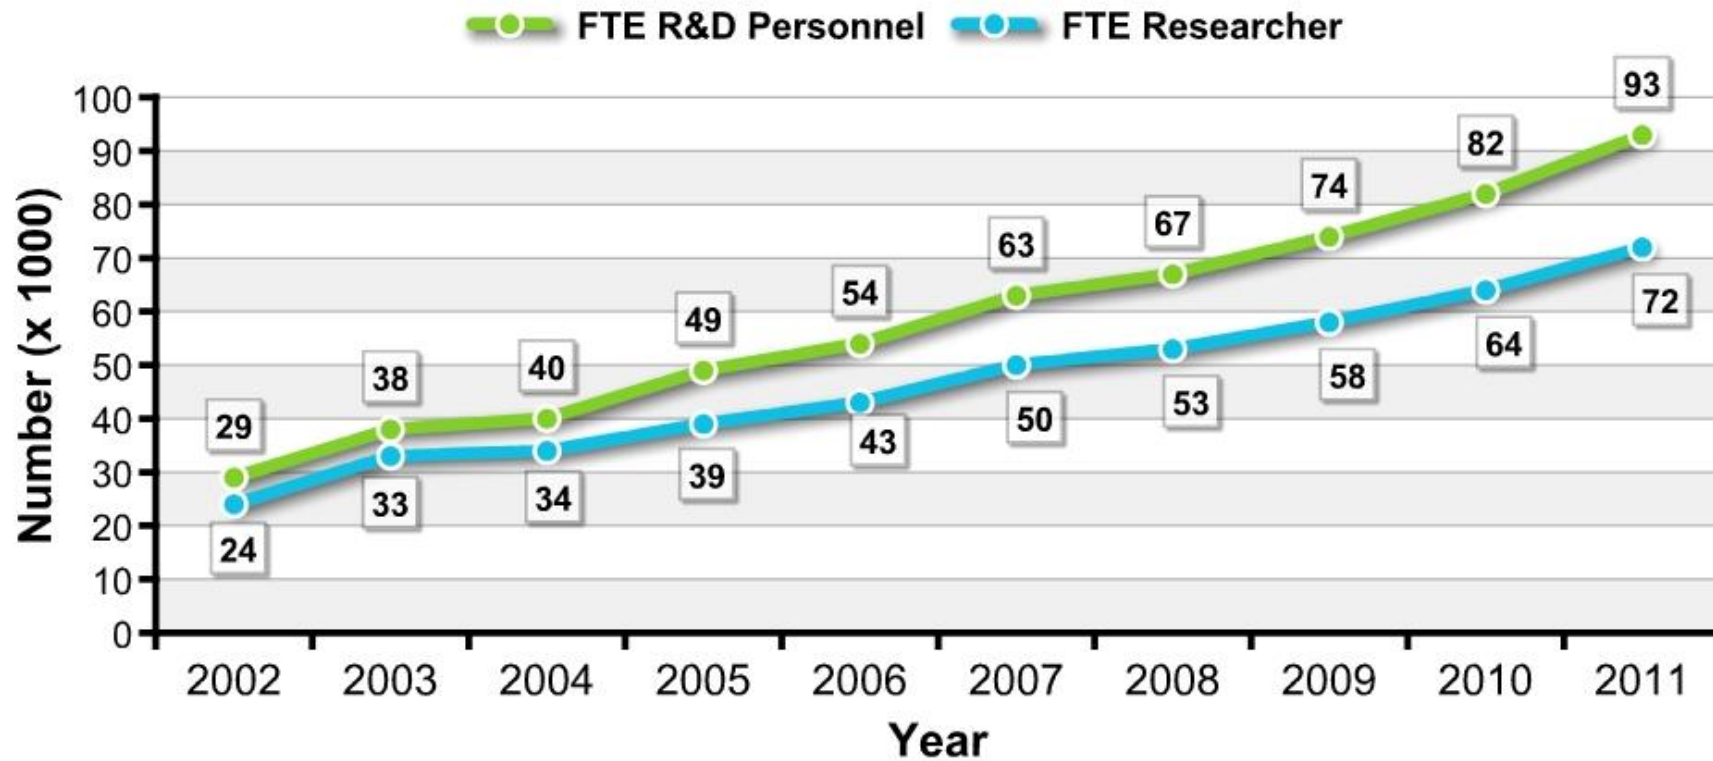

## R&D Human Resources – FTE\* (Turkey)

\* Full Time Equivalent

Source: TurkStat