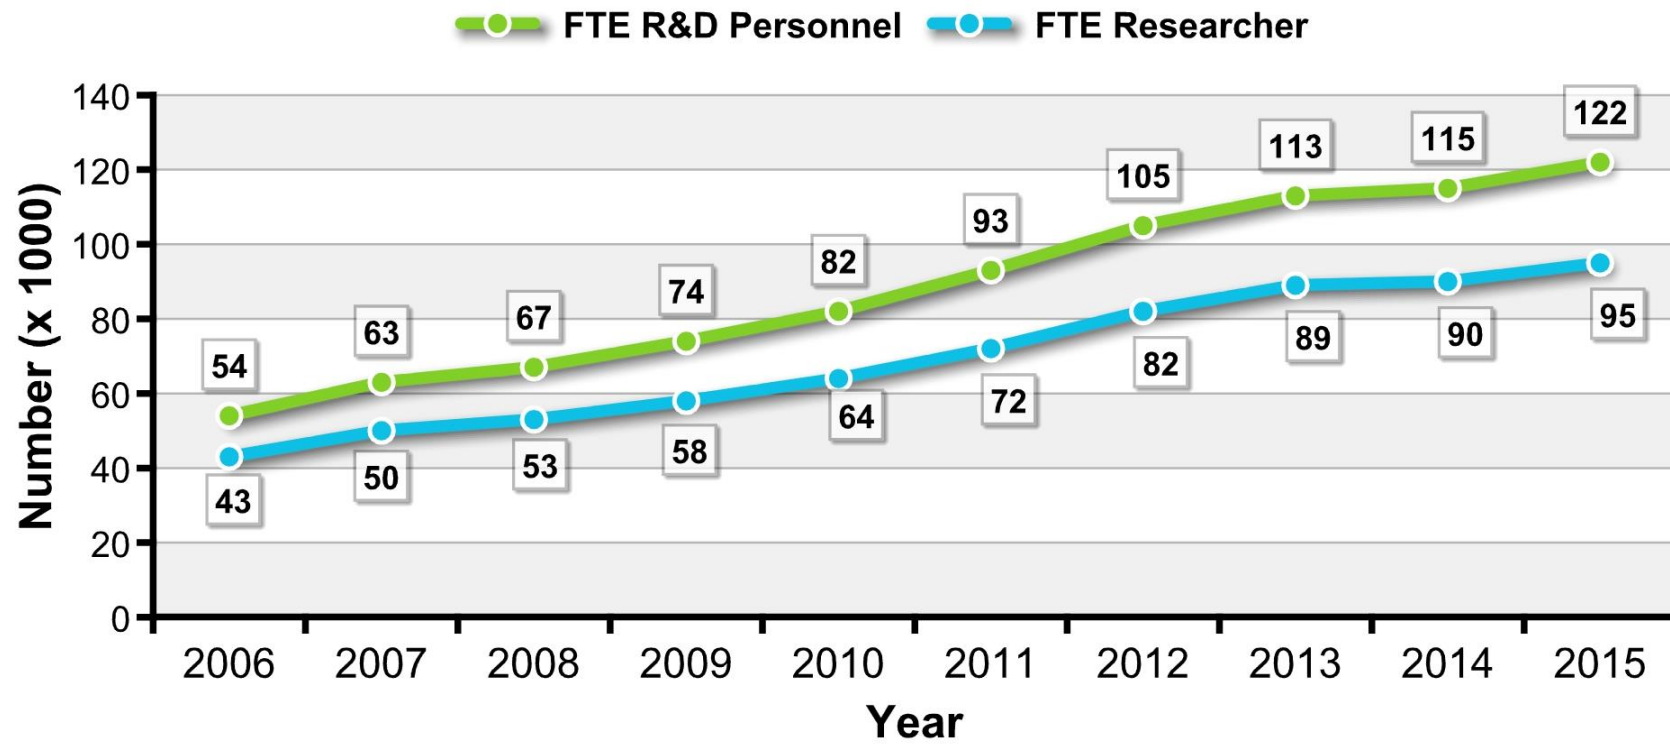

# R&D Human Resources – FTE\* (Turkey)

\* Full Time Equivalent

Source: TurkStat